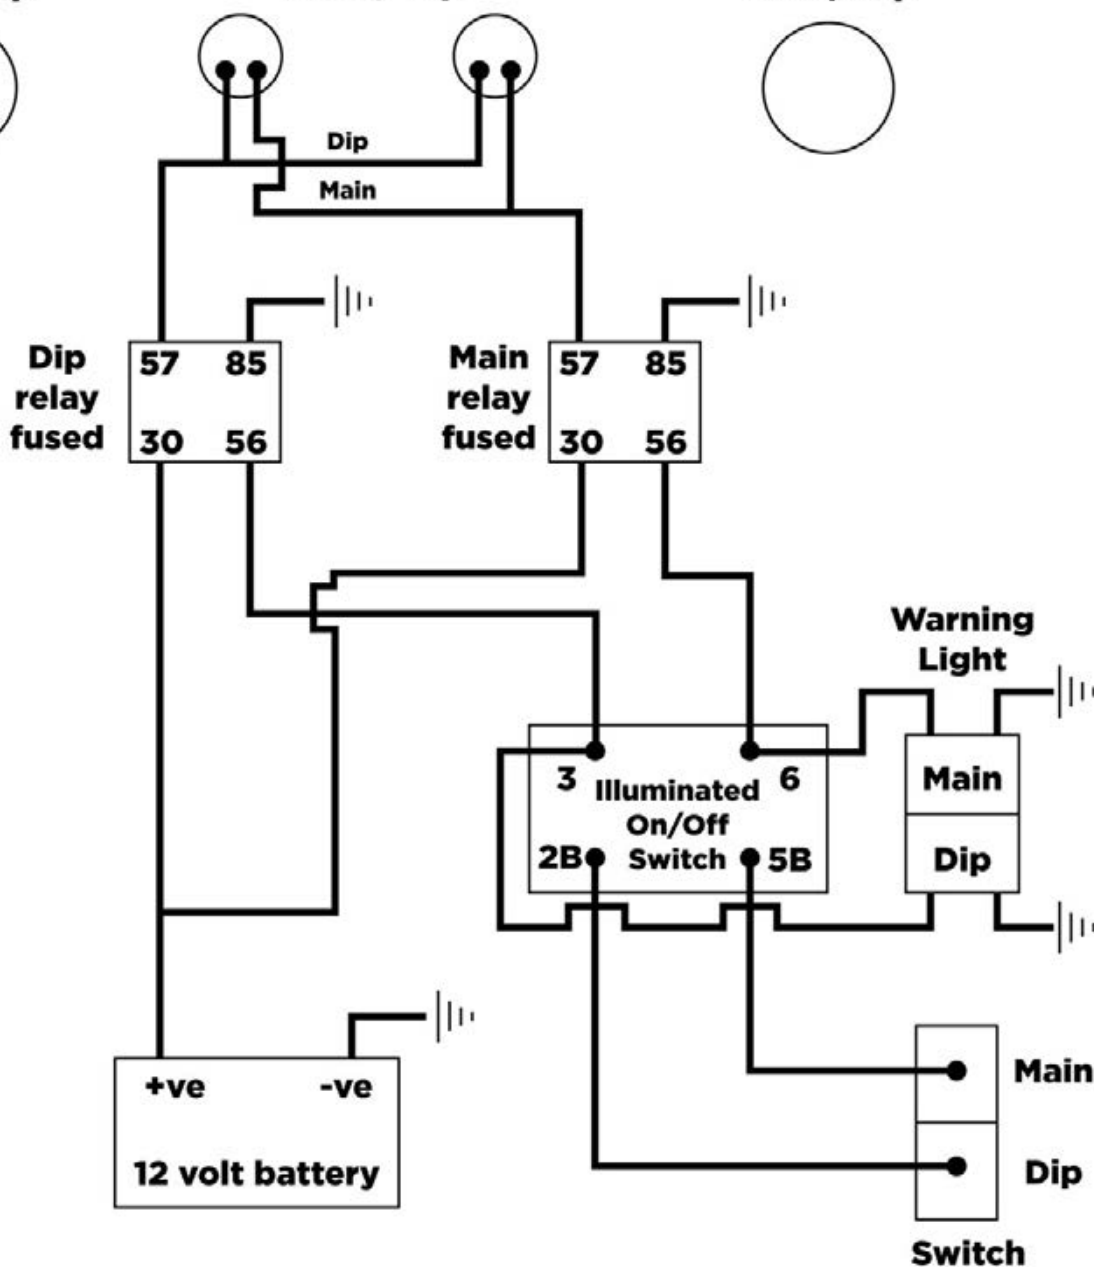

AUXILLARY MAIN / DIP LIGHTS WIRING

Headlight
Main / Dip

Auxilliarys
Main / Dip

Headlight
Main / Dip

Illuminated On/Off Switch

Body	0-780-21
Rocker	0-779-01
Bulb	0-778-12
Lens	0-792-94

Mounting Frame x 2

0-793-00

Warning Light Assembly

Body	0-794-02
Facia	0-779-52
M/B Lens	0-791-07
D/B Lens	0-792-08

Bulbs x 2

0-778-12

Fused Relays x 2

0-726-12

Optional Terminal
Connector Block x 2
0-792-50

Extreme 4x4 Ltd does not accept any responsibility for parts, which are not fitted correctly.